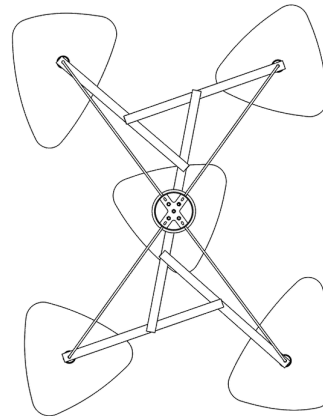

MOSS

Emily Group of Five

MOSS

Emily Group of Five

Specifications

Materials Sheet steel, wet painted
Plexiglass
Textile covered cable
Oak timber, waxed

Colours

- Anthracite semi-matte
- White semi-matte
- Black high gloss
- Solid brass, satin

Canopy Ø 140mm (5.5") x H 50mm (2")

Cable length 300cm (118")

Cable Colors charcoal for black grey and white semi-matte
black for deep black and brass
other colours on request

Light source specification 5x E27 220V or E26 120V,
max height 105mm (4.1")

Custom  Custom shade, frame & cable colours available on request

Size

110cm (43.3")

142cm (56")

Packaging & Weight 1x 90 / 57 / 55cm
1x 46 / 44 / 27cm
 23kg  12kg

Certifications  