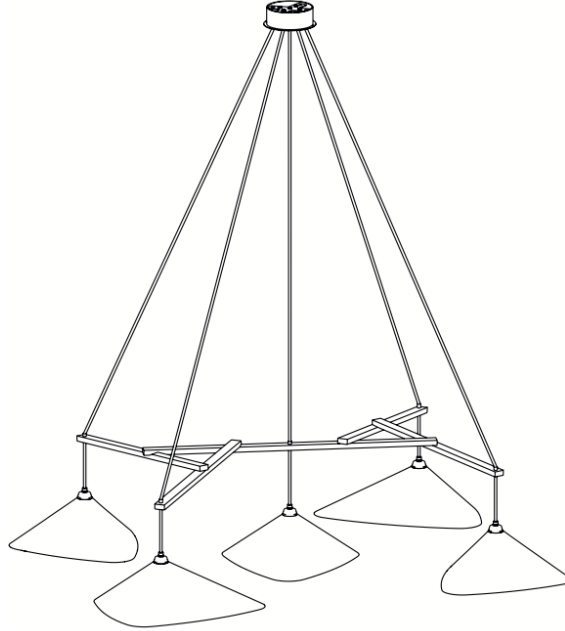

MOSS

Emily Group of Five

MOSS

Emily Group of Five

Specifications

Materials Sheet steel, wet painted
Plexiglass
Textile covered cable
Oak timber, waxed

Colours

- Anthracite semi-matte
- White semi-matte
- Black high gloss
- Solid brass, satin

Canopy Ø 140mm (5.5") x H 50mm (2")

Cable length 300cm (118")

Cable Colors charcoal for black grey and white semi-matte
black for deep black and brass
other colours on request

Light source specification 5x E27 220V or E26 120V,
max height 105mm (4.1")

Custom  Custom shade, frame & cable colours available on request

Size

110cm (43.3")

142cm (56")

Packaging & Weight 1x 90 / 57 / 55cm
1x 46 / 44 / 27cm
 23kg  12kg

Certifications  