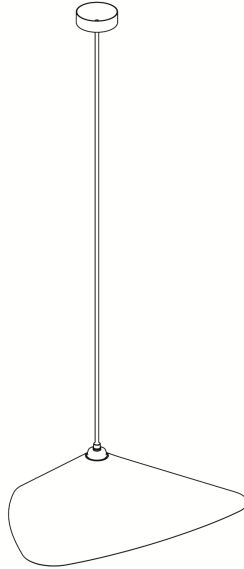

MOSS

Emily I

MOSS

Emily I

Specifications

Materials	Sheet steel, wet painted Plexiglass Textile covered cable Oak timber, waxed
Colours	<ul style="list-style-type: none">● Anthracite semi-matte● White semi-matte● Black high gloss● Solid brass, satin
Canopy	Ø 100mm (4") x H 25mm (1")
Cable length	300cm (118")
Cable Colors	charcoal for black grey and white semi-matte black for deep black and brass other colours on request
Light source specification	1x E27 220V or E26 120V, max height 105mm (4.1")
Custom	 Custom shade, frame & cable colours available on request

Size

35cm (13.8")

50cm (19.7")

Packaging & Weight
1x 54 / 44 / 27cm
4kg 2,4g

Certifications  