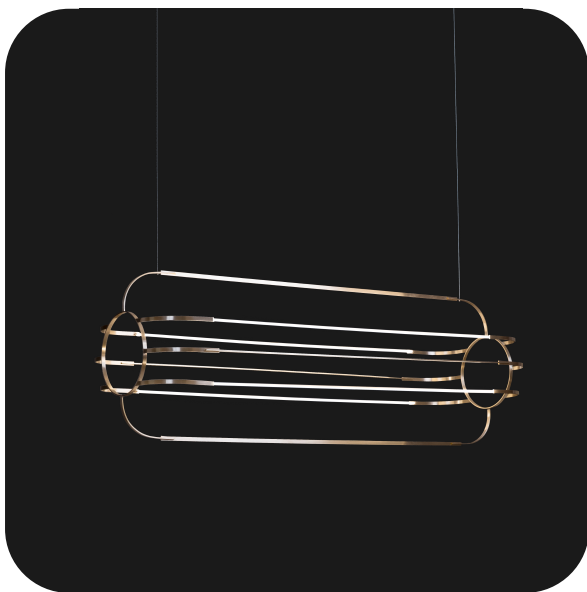

MOSS

Charlotte

MOSS

Charlotte

Specifications

Materials	Waxed brass frame & canopy
Colours	● Solid brass, satin
Canopy	L 1020mm (40.2") x W 84mm (3.3") x H 46mm (1.8")
Wire length	250cm (98.5")
Light source specification	4x LED strip, 9W, 900lm, 3000K CRI 92 total power 36W, 3600lm 220V or 120V

Size

119cm (46.9")

41cm (16.1")

Packaging & Weight	135 x 60 x 60cm 📦 25kg 💡 4kg
--------------------	---------------------------------

Certifications	CE ⚡
----------------	------