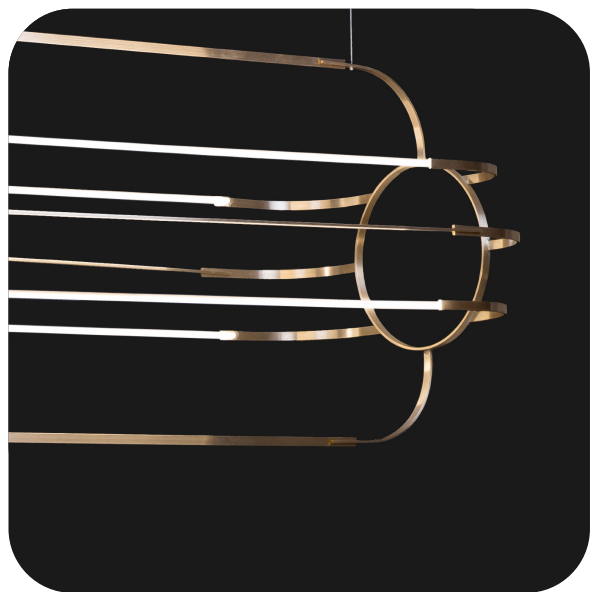

MOSS

Charlotte

MOSS

Charlotte

Specifications

Materials	Waxed brass frame & canopy
Colours	● Solid brass, satin
Canopy	L 1020mm (40.2") x W 84mm (3.3") x H 46mm (1.8")
Wire length	250cm (98.5")
Light source specification	4x LED strip, 9W, 900lm, 3000K CRI 92 total power 36W, 3600lm 220V or 120V

Size

119cm (46.9")

41cm (16.1")

Packaging & Weight	135 x 60 x 60cm 📦 25kg 💡 4kg
--------------------	---------------------------------

Certifications	CE ⚡
----------------	------