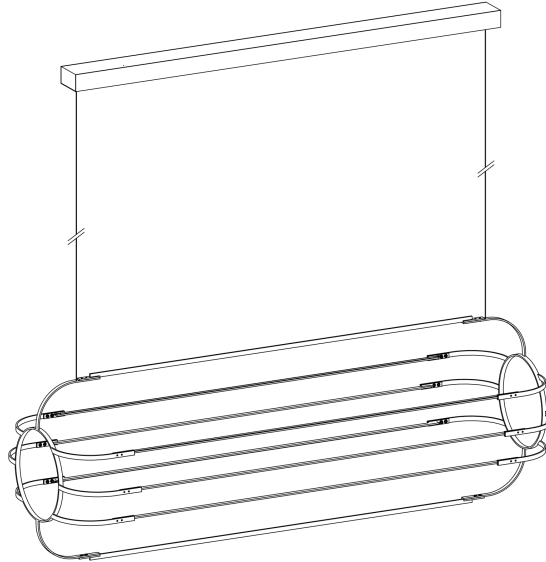

MOSS

Charlotte

MOSS

Charlotte

Specifications

Materials	Waxed brass frame & canopy
Colours	● Solid brass, satin
Canopy	L 1020mm (40.2") x W 84mm (3.3") x H 46mm (1.8")
Wire length	250cm (98.5")
Light source specification	4x LED strip, 9W, 900lm, 3000K CRI 92 total power 36W, 3600lm 220V or 120V

Size

119cm (46.9")

41cm (16.1")

Packaging & Weight	135 x 60 x 60cm 📦 25kg 💡 4kg
--------------------	---------------------------------

Certifications	CE ⚡
----------------	------