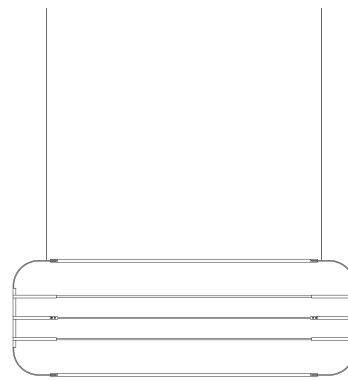

MOSS

Charlotte

MOSS

Charlotte

Specifications

Materials	Waxed brass frame & canopy
Colours	● Solid brass, satin
Canopy	L 1020mm (40.2") x W 84mm (3.3") x H 46mm (1.8")
Wire length	250cm (98.5")
Light source specification	4x LED strip, 9W, 900lm, 3000K CRI 92 total power 36W, 3600lm 220V or 120V

Size

119cm (46.9")

41cm (16.1")

Packaging & Weight	135 x 60 x 60cm 📦 25kg 💡 4kg
--------------------	---------------------------------

Certifications	CE ⚡
----------------	------