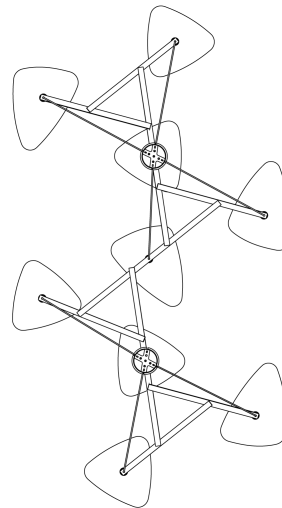

# MOSS

Emily Group of Nine

Specifications

Materials	Sheet steel, wet painted Plexiglass Textile covered cable Oak timber, waxed
Colours	<ul style="list-style-type: none"><li>● Anthracite semi-matte</li><li>● White semi-matte</li><li>● Black high gloss</li><li>● Solid brass, satin</li></ul>
Canopy	Ø 140mm (5.5") x H 50mm (2")
Cable length	300cm (118")
Cable Colors	charcoal for black grey and white semi-matte black for deep black and brass other colours on request
Light source specification	9x E27 220V or E26 120V, max height 105mm (4.1")
Custom	 Custom shade, frame & cable colours available on request

Size

278cm (109.5")

155cm (61")

Packaging & Weight  
2x 90 / 57 / 55cm  
1x 46 / 44 / 27cm  
 35kg  17kg

Certifications