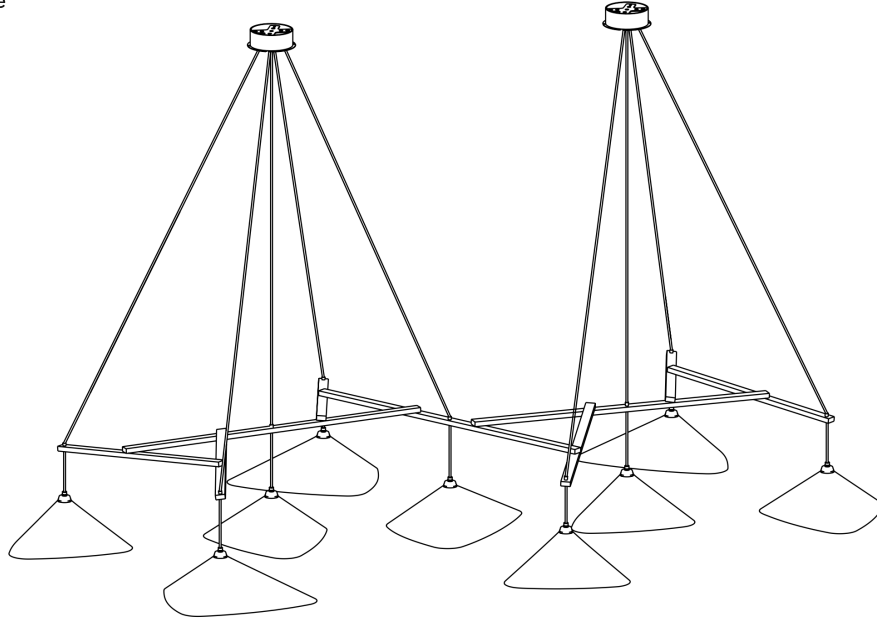

# MOSS

Emily Group of Nine

Specifications

Materials	Sheet steel, wet painted Plexiglass Textile covered cable Oak timber, waxed
Colours	<ul style="list-style-type: none"><li>● Anthracite semi-matte</li><li>● White semi-matte</li><li>● Black high gloss</li><li>● Solid brass, satin</li></ul>
Canopy	Ø 140mm (5.5") x H 50mm (2")
Cable length	300cm (118")
Cable Colors	charcoal for black grey and white semi-matte black for deep black and brass other colours on request
Light source specification	9x E27 220V or E26 120V, max height 105mm (4.1")
Custom	 Custom shade, frame & cable colours available on request

Size

278cm (109.5")

155cm (61")

Packaging & Weight  
2x 90 / 57 / 55cm  
1x 46 / 44 / 27cm  
 35kg  17kg

Certifications