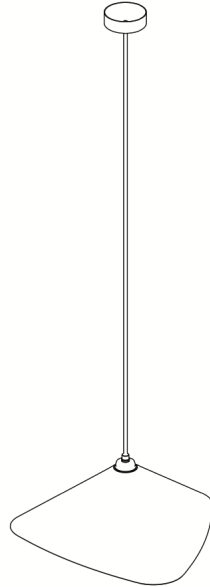

MOSS

Emily II

MOSS

Emily II

Specifications

Materials	Sheet steel, wet painted Plexiglass Textile covered cable Oak timber, waxed
Colours	<ul style="list-style-type: none">● Anthracite semi-matte● White semi-matte● Black high gloss● Solid brass, satin
Canopy	Ø 100mm (4") x H 25mm (1")
Cable length	300cm (118")
Cable Colors	charcoal for black grey and white semi-matte black for deep black and brass other colours on request
Light source specification	1x E27 220V or E26 120V, max height 105mm (4.1")
Custom	 Custom shade, frame & cable colours available on request

Size

37cm (14.6")

40cm (15.8")

Packaging & Weight 1x 46 / 44 / 27cm
 4kg  1,8g

Certifications  