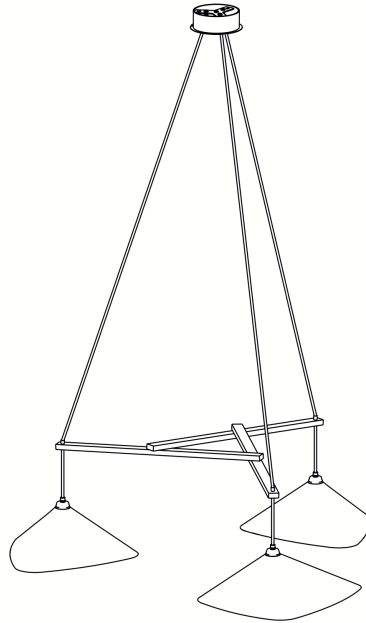

# MOSS

Emily Group of Three

# MOSS

Emily Group of Three

Specifications

Materials	Sheet steel, wet painted Plexiglass Textile covered cable Oak timber, waxed
Colours	<ul style="list-style-type: none"><li>● Anthracite semi-matte</li><li>● White semi-matte</li><li>● Black high gloss</li><li>● Solid brass, satin</li></ul>
Canopy	Ø 140mm (5.5") x H 50mm (2")
Cable length	300cm (118")
Cable Colors	charcoal for black grey and white semi-matte black for deep black and brass other colours on request
Light source specification	3x E27 220V or E26 120V, max height 105mm (4.1")
Custom	 Custom shade, frame & cable colours available on request

Size

110cm (43.3")

110cm (43.3")

Packaging & Weight  
1x 90 / 57 / 55cm  
18kg 7kg

Certifications  
CE 