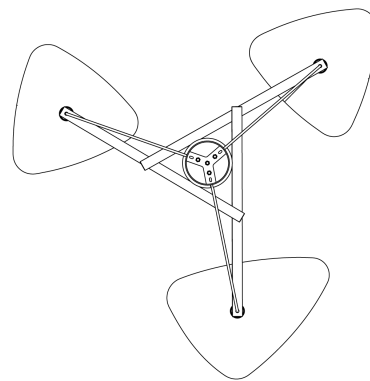

# MOSS

Emily Group of Three

Specifications

Materials	Sheet steel, wet painted Plexiglass Textile covered cable Oak timber, waxed
Colours	<ul style="list-style-type: none"><li>● Anthracite semi-matte</li><li>● White semi-matte</li><li>● Black high gloss</li><li>● Solid brass, satin</li></ul>
Canopy	Ø 140mm (5.5") x H 50mm (2")
Cable length	300cm (118")
Cable Colors	charcoal for black grey and white semi-matte black for deep black and brass other colours on request
Light source specification	3x E27 220V or E26 120V, max height 105mm (4.1")
Custom	 Custom shade, frame & cable colours available on request

Size

110cm (43.3")

110cm (43.3")

Packaging & Weight  
1x 90 / 57 / 55cm  
18kg 7kg

Certifications  
CE 