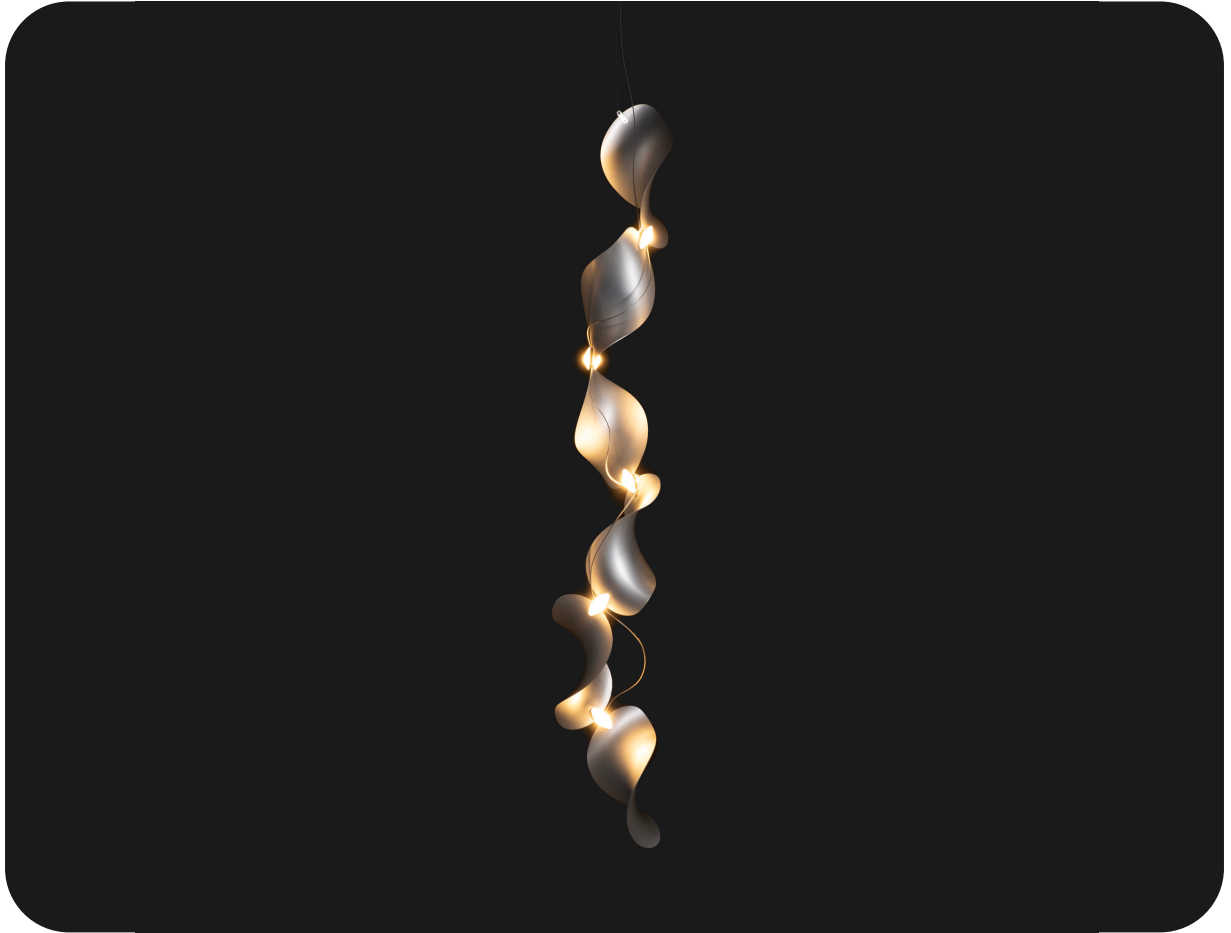

MOSS

Dune 6V

MOSS

Dune 6V

Specifications

Materials	Aluminum, Plexiglass
Colours	<input checked="" type="radio"/> Aluminum, polished <input type="radio"/> Aluminum Silver, anodized
Canopy	Ø 100mm (4") x H 50mm (2")
Cable length	200cm (78.7")
Light source specification	10x LED 1.5W / 200lm / 2700K / 110-240V, total 1200lm/8,7W
Custom	 We are happy to offer custom colors and finishes. Please get in touch with us with your wishes.