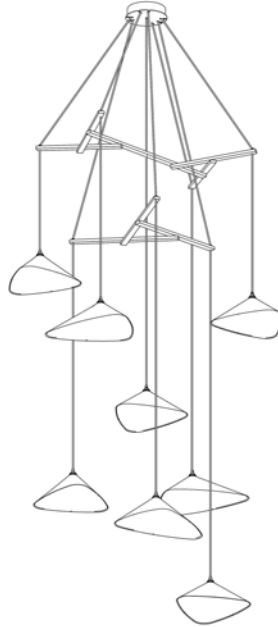

# MOSS

Emily V8

# MOSS

Emily V8

Specifications

Height  
330cm (130")

**Materials** Sheet steel, wet painted  
Plexiglass  
Textile covered cable  
Oak timber, waxed

**Colours**

- Anthracite semi-matte
- White semi-matte
- Gold semi-matte
- Copper semi-matte
- Dark bronze semi-matte
- Black high gloss
- Oxidized steel

**Canopy** Ø 200mm (7.9") x H 50mm (2")

**Cable length** 300cm (118")

**Cable Colors** charcoal for anthracite and white semi-matte  
black for all other finishes  
other colours on request

**Light source specification** 8x E27 220V or E26 120V,  
max height 105mm (4.1")

**Custom**  Custom shade, frame & cable colours available on request

**Size**

110cm  
(43.3")

130cm (51.2")

**Packaging & Weight** 2x 90 / 57 / 55cm  
 42kg  19kg

**Certifications**  