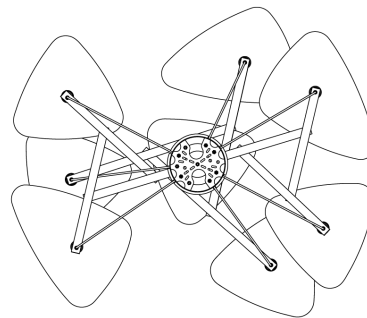

# MOSS

Emily V8

Specifications

Height  
330cm (130")

**Materials** Sheet steel, wet painted  
Plexiglass  
Textile covered cable  
Oak timber, waxed

**Colours**

- Anthracite semi-matte
- White semi-matte
- Gold semi-matte
- Copper semi-matte
- Dark bronze semi-matte
- Black high gloss
- Oxidized steel

**Canopy** Ø 200mm (7.9") x H 50mm (2")

**Cable length** 300cm (118")

**Cable Colors** charcoal for anthracite and white semi-matte  
black for all other finishes  
other colours on request

**Light source specification** 8x E27 220V or E26 120V,  
max height 105mm (4.1")

**Custom**  Custom shade, frame & cable colours available on request

**Size**

110cm  
(43.3")

130cm (51.2")

**Packaging & Weight** 2x 90 / 57 / 55cm  
 42kg  19kg

**Certifications**  