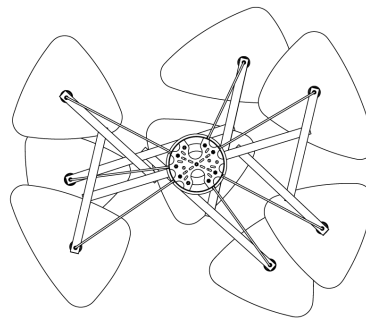

# MOSS

Emily V8

Specifications

**Materials** Sheet steel, wet painted  
Plexiglass  
Textile covered cable  
Oak timber, waxed

**Colours** ● Anthracite semi-matte  
● White semi-matte  
● Black high gloss  
● Solid brass, satin

**Canopy** Ø 200mm (7.9") x H 50mm (2")

**Cable length** 300cm (118")

**Cable Colors** charcoal for black grey and white semi-matte  
black for deep black and brass  
other colours on request

**Light source specification** 8x E27 220V or E26 120V,  
max height 105mm (4.1")

**Custom** ● Custom shade, frame & cable colours available on request

**Size**

110cm  
(43.3")

130cm (51.2")

Height  
270cm (106.3")

**Packaging & Weight** 2x 90 / 57 / 55cm  
📦 42kg 💡 19kg

**Certifications** CE ⚡