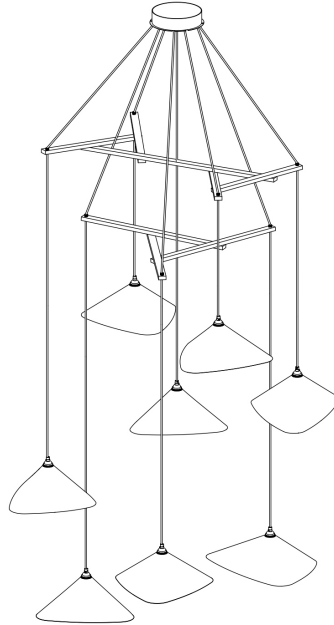

# MOSS

Emily V8

# MOSS

Emily V8

Specifications

**Materials** Sheet steel, wet painted  
Plexiglass  
Textile covered cable  
Oak timber, waxed

**Colours** ● Anthracite semi-matte  
● White semi-matte  
● Black high gloss  
● Solid brass, satin

**Canopy** Ø 200mm (7.9") x H 50mm (2")

**Cable length** 300cm (118")

**Cable Colors** charcoal for black grey and white semi-matte  
black for deep black and brass  
other colours on request

**Light source specification** 8x E27 220V or E26 120V,  
max height 105mm (4.1")

**Custom** ● Custom shade, frame & cable colours available on request

**Size**

110cm  
(43.3")

130cm (51.2")

Height  
270cm (106.3")

**Packaging & Weight** 2x 90 / 57 / 55cm  
📦 42kg 💡 19kg

**Certifications** CE ⚡