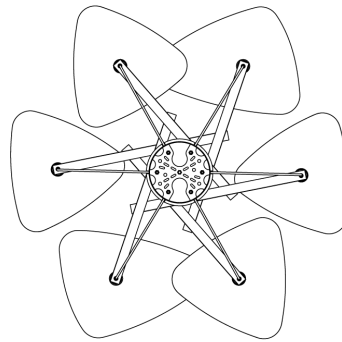

MOSS

Emily V6

MOSS

Emily V6

Specifications

Materials	Sheet steel, wet painted Plexiglass Textile covered cable Oak timber, waxed
Colours	<ul style="list-style-type: none">● Anthracite semi-matte● White semi-matte● Black high gloss● Solid brass, satin
Canopy	Ø 200mm (7.9") x H 50mm (2")
Cable length	300cm (118")
Cable Colors	charcoal for black grey and white semi-matte black for deep black and brass other colours on request
Light source specification	6x E27 220V or E26 120V, max height 105mm (4.1")
Custom	 Custom shade, frame & cable colours available on request

Size

Ø 123cm (48.4")

Height
270cm (106.3")

Packaging & Weight

1x 90 / 57 / 55cm
1x 46 / 44 / 27
📦 29kg 💡 14kg

Certifications