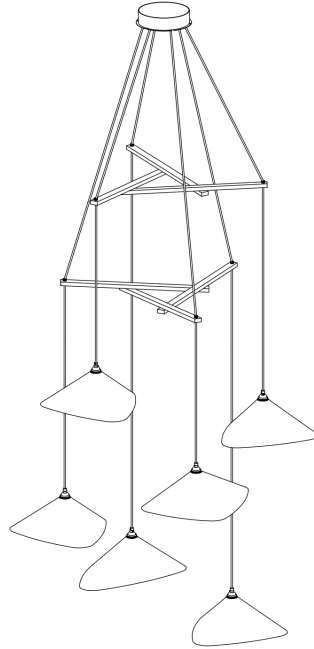

MOSS

Emily V6

MOSS

Emily V6

Specifications

Materials	Sheet steel, wet painted Plexiglass Textile covered cable Oak timber, waxed
Colours	<ul style="list-style-type: none">● Anthracite semi-matte● White semi-matte● Black high gloss● Solid brass, satin
Canopy	Ø 200mm (7.9") x H 50mm (2")
Cable length	300cm (118")
Cable Colors	charcoal for black grey and white semi-matte black for deep black and brass other colours on request
Light source specification	6x E27 220V or E26 120V, max height 105mm (4.1")
Custom	 Custom shade, frame & cable colours available on request

Size

Ø 123cm (48.4")

Height
270cm (106.3")

Packaging & Weight

1x 90 / 57 / 55cm
1x 46 / 44 / 27
📦 29kg 💡 14kg

Certifications