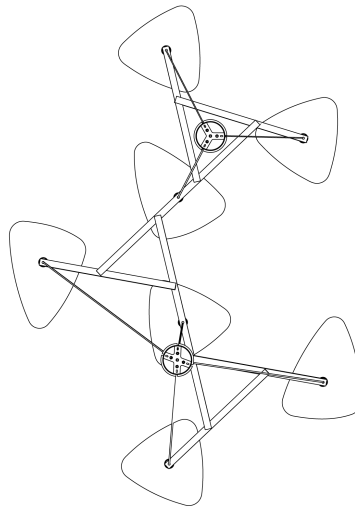

# MOSS

Emily Group of Seven

# MOSS

Emily Group of Seven

Specifications

Materials	Sheet steel, wet painted Plexiglass Textile covered cable Oak timber, waxed
Colours	● Anthracite semi-matte ● White semi-matte ● Black high gloss ● Solid brass, satin
Canopy	Ø 140mm (5.5") x H 50mm (2")
Cable length	300cm (118")
Cable Colors	charcoal for black grey and white semi-matte black for deep black and brass other colours on request
Light source specification	7x E27 220V or E26 120V, max height 105mm (4.1")
Custom	● Custom shade, frame & cable colours available on request

Size

225cm (88.6")

170cm (67")

Packaging & Weight 2x 90 / 57 / 55cm  
35kg 17kg

Certifications