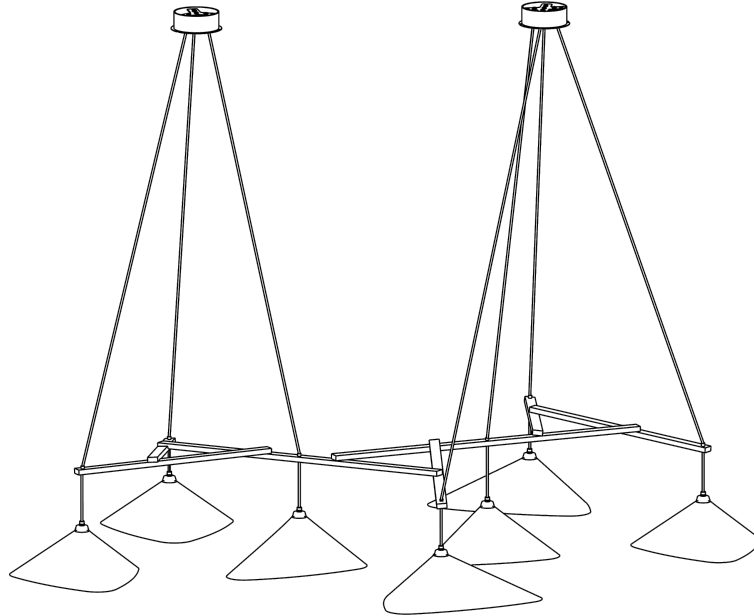

# MOSS

Emily Group of Seven

# MOSS

Emily Group of Seven

Specifications

Materials	Sheet steel, wet painted Plexiglass Textile covered cable Oak timber, waxed
Colours	● Anthracite semi-matte ● White semi-matte ● Black high gloss ● Solid brass, satin
Canopy	Ø 140mm (5.5") x H 50mm (2")
Cable length	300cm (118")
Cable Colors	charcoal for black grey and white semi-matte black for deep black and brass other colours on request
Light source specification	7x E27 220V or E26 120V, max height 105mm (4.1")
Custom	● Custom shade, frame & cable colours available on request

Size

225cm (88.6")

170cm (67")

Packaging & Weight 2x 90 / 57 / 55cm  
35kg 17kg

Certifications