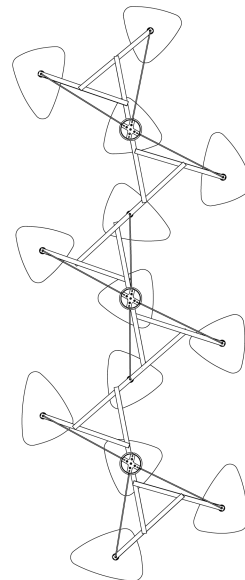

MOSS

Emily Group of Thirteen

MOSS

Emily Group of Thirteen

Specifications

Materials	Sheet steel, wet painted Plexiglass Textile covered cable Oak timber, waxed
Colours	<ul style="list-style-type: none">● Anthracite semi-matte● White semi-matte● Gold semi-matte● Copper semi-matte● Dark bronze semi-matte● Black high gloss● Oxidized steel
Canopy	Ø 140mm (5.5") x H 50mm (2")
Cable length	300cm (118")
Cable Colors	charcoal for anthracite and white semi-matte black for all other finishes other colours on request
Light source specification	13x E27 220V or E26 120V, max height 105mm (4.1")
Custom	 Custom shade, frame & cable colours available on request

Size

398cm (156.7")

155cm (61")

Packaging & Weight

3x 90 / 57 / 55cm
1x 46 / 44 / 27cm
63kg  32kg

Certifications