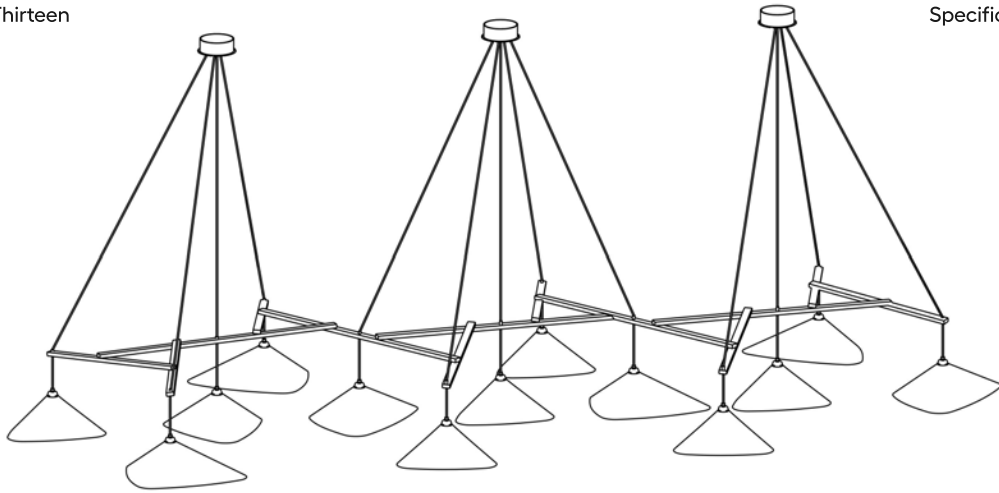

MOSS

Emily Group of Thirteen

MOSS

Emily Group of Thirteen

Specifications

Materials	Sheet steel, wet painted Plexiglass Textile covered cable Oak timber, waxed
Colours	<ul style="list-style-type: none">● Anthracite semi-matte● White semi-matte● Gold semi-matte● Copper semi-matte● Dark bronze semi-matte● Black high gloss● Oxidized steel
Canopy	Ø 140mm (5.5") x H 50mm (2")
Cable length	300cm (118")
Cable Colors	charcoal for anthracite and white semi-matte black for all other finishes other colours on request
Light source specification	13x E27 220V or E26 120V, max height 105mm (4.1")
Custom	 Custom shade, frame & cable colours available on request

Size

398cm (156.7")

155cm (61")

Packaging & Weight

3x 90 / 57 / 55cm
1x 46 / 44 / 27cm
63kg  32kg

Certifications