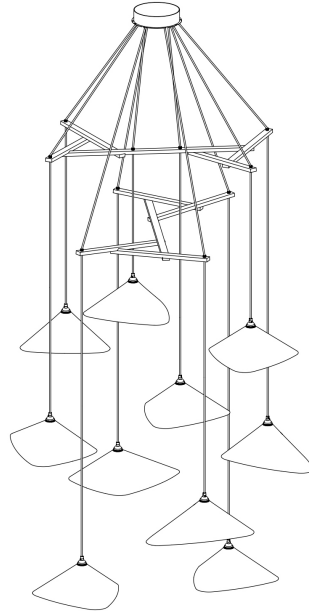

MOSS

Emily V10

MOSS

Emily V10

Specifications

Materials	Sheet steel, wet painted Plexiglass Textile covered cable Oak timber, waxed
Colours	<ul style="list-style-type: none">● Anthracite semi-matte● White semi-matte● Black high gloss● Solid brass, satin
Canopy	Ø 200mm (7.9") x H 50mm (2")
Cable length	300cm (118")
Cable Colors	charcoal for black grey and white semi-matte black for deep black and brass other colours on request
Light source specification	10x E27 220V or E26 120V, max height 105mm (4.1")
Custom	 Custom shade, frame & cable colours available on request

Size

Ø 132cm (52")

Height:
270cm (106.3")

Packaging & Weight

2x 90 / 57 / 55cm
2x 46 / 44 / 27
📦 48kg 💡 25kg

Certifications