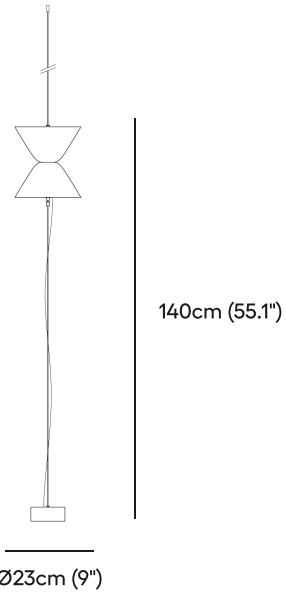

# MOSS

Aureole

Specifications

**Materials** Aluminium or brass shade  
Steel weight, powder coated  
Plexiglass

**Colours**  Aluminum, polished  
 Aluminum, brushed  
 Solid brass, brushed

**Canopy** None, comes with a plug

**Wire length** 250cm (98.5")

**Light source specification** 12W LED, 1320lm, 2700K  
500mA plug-in power supply  
220V or 120V

**Custom**  Custom shade, frame & cable colours available on request

**Size**

**Packaging & Weight** 1x 45 x 37 x 35cm  
 8kg  4kg

**Certifications**  