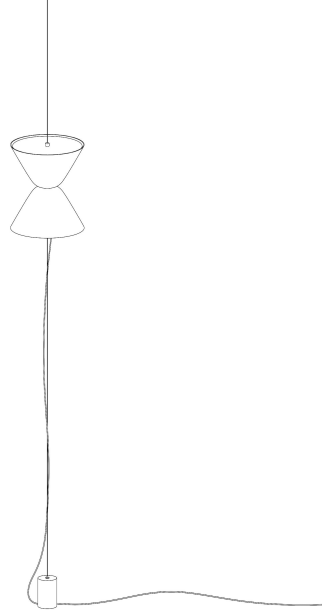

# MOSS

Aureole

Specifications

**Materials** Aluminium or brass shade  
Steel weight, powder coated  
Plexiglass

**Colours**  Aluminum, polished  
 Aluminum, brushed  
 Solid brass, brushed

**Canopy** None, comes with a plug

**Wire length** 250cm (98.5")

**Light source specification** 12W LED, 1320lm, 2700K  
500mA plug-in power supply  
220V or 120V

**Custom**  Custom shade, frame & cable colours available on request

**Size**