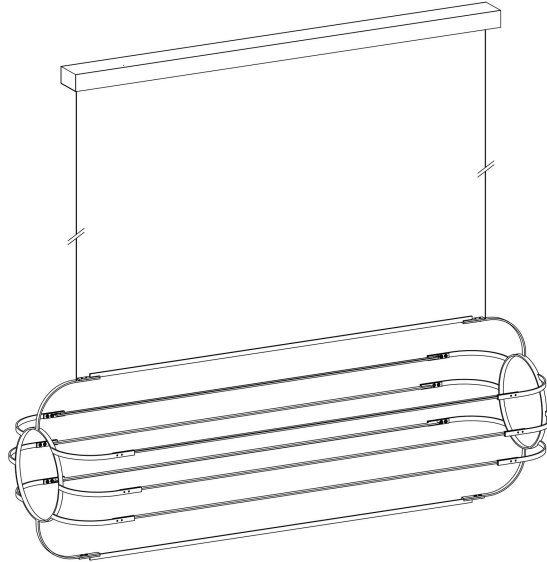

# MOSS

Charlotte

Specifications

Materials	Waxed brass frame & canopy
Colours	● Solid brass, satin
Canopy	L 1020mm (40.2") x W 84mm (3.3") x H 46mm (1.8")
Wire length	250cm (98.5")
Light source specification	4x LED quartz glass tube $\varnothing$ 6mm, each 27W, 3060lm, 3000K CRI 98 total power 108W, 12240lm, dimmable 220V or 120V

## Size

119cm (46.9")

41cm (16.1")

Packaging & Weight	135 x 60 x 60cm 📦 25kg 💡 4kg
--------------------	---------------------------------

Certifications	CE ⚡
----------------	------