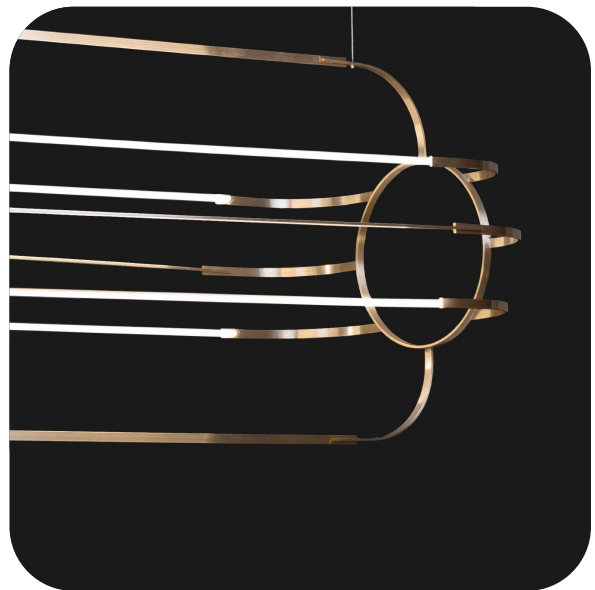

# MOSS

Charlotte

# MOSS

Charlotte

Specifications

Materials	Waxed brass frame & canopy
Colours	● Solid brass, satin
Canopy	L 1020mm (40.2") x W 84mm (3.3") x H 46mm (1.8")
Wire length	250cm (98.5")
Light source specification	4x LED quartz glass tube $\varnothing$ 6mm, each 27W, 3060lm, 3000K CRI 98 total power 108W, 12240lm, dimmable 220V or 120V