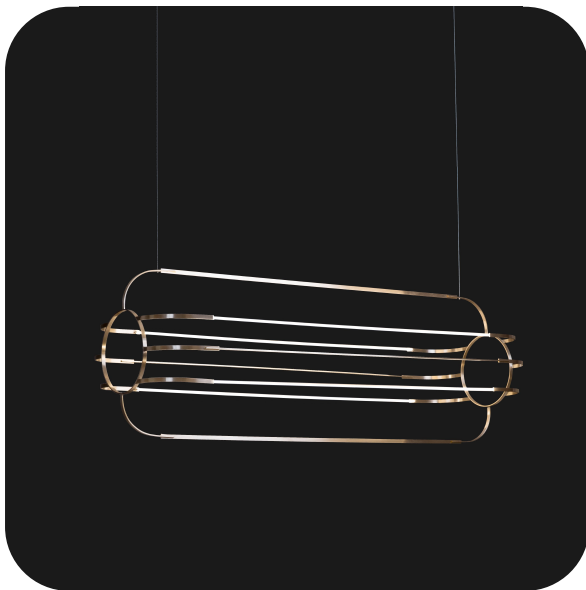

# MOSS

Charlotte

# MOSS

Charlotte

Specifications

Materials	Waxed brass frame & canopy
Colours	● Solid brass, satin
Canopy	L 1020mm (40.2") x W 84mm (3.3") x H 46mm (1.8")
Wire length	250cm (98.5")
Light source specification	4x LED quartz glass tube $\varnothing$ 6mm, each 27W, 3060lm, 3000K CRI 98 total power 108W, 12240lm, dimmable 220V or 120V