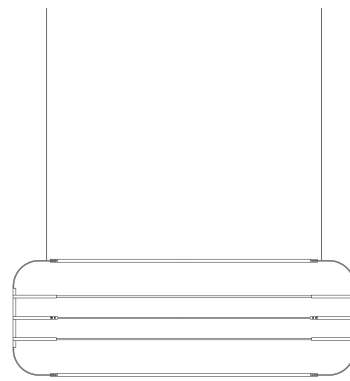

# MOSS

Charlotte

Specifications

Materials	Waxed brass frame & canopy
Colours	● Solid brass, satin
Canopy	L 1020mm (40.2") x W 84mm (3.3") x H 46mm (1.8")
Wire length	250cm (98.5")
Light source specification	4x LED quartz glass tube $\varnothing$ 6mm, each 27W, 3060lm, 3000K CRI 98 total power 108W, 12240lm, dimmable 220V or 120V

## Size

119cm (46.9")

41cm (16.1")

Packaging & Weight	135 x 60 x 60cm 📦 25kg 💡 4kg
--------------------	---------------------------------

Certifications	CE ⚡
----------------	------