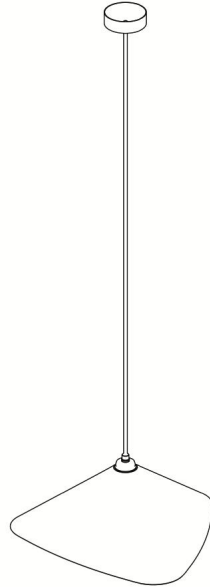

# MOSS

Emily II

# MOSS

Emily II

Specifications

Materials	Sheet steel, wet painted Plexiglass Textile covered cable Oak timber, waxed
Colours	<ul style="list-style-type: none"><li>● Anthracite semi-matte</li><li>● White semi-matte</li><li>● Black high gloss</li><li>● Solid brass, satin</li></ul>
Canopy	Ø 100mm (4") x H 25mm (1")
Cable length	300cm (118")
Cable Colors	charcoal for black grey and white semi-matte black for deep black and brass other colours on request
Light source specification	1x E27 220V or E26 120V, max height 105mm (4.1")
Custom	 Custom shade, frame & cable colours available on request

Size

37cm (14.6")

40cm (15.8")

Packaging & Weight 1x 46 / 44 / 27cm  
 4kg  1,8kg

Certifications  