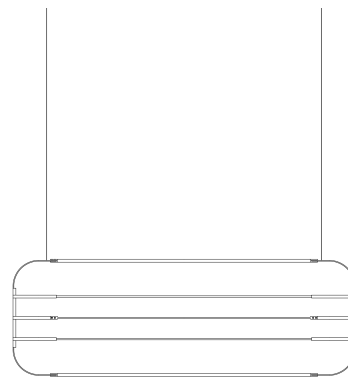

MOSS

Charlotte

MOSS

Charlotte

Specifications

Materials	Waxed brass frame & canopy
Colours	● Solid brass, satin
Canopy	L 1020mm (40.2") x W 84mm (3.3") x H 46mm (1.8")
Wire length	250cm (98.5")
Light source specification	4x LED quartz glass tube \varnothing 6mm, each 27W, 3060lm, 3000K CRI 98 total power 108W, 12240lm, dimmable 220V or 120V
Dimming	TRIAC (EU standard) 0-10V/1-10V (US standard) DALI (option) Casambi (option)

Size

119cm (46.9")

41cm (16.1")

Packaging & Weight 135 x 45 x 60cm
 📦 25kg 💡 4kg

Certifications CE ⚡