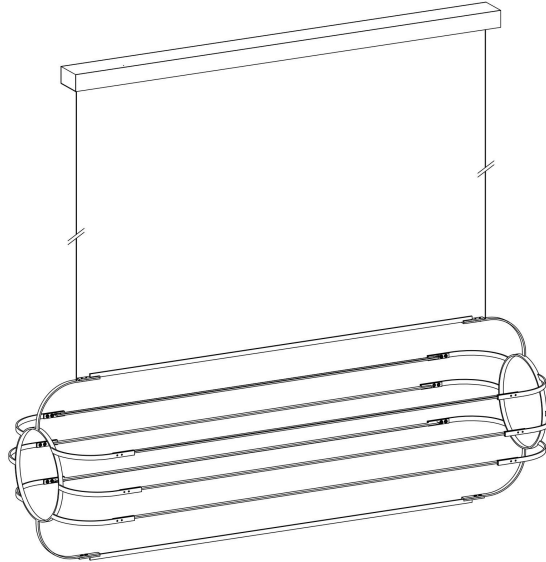

MOSS

Charlotte

MOSS

Charlotte

Specifications

Materials	Waxed brass frame & canopy
Colours	● Solid brass, satin
Canopy	L 1020mm (40.2") x W 84mm (3.3") x H 46mm (1.8")
Wire length	250cm (98.5")
Light source specification	4x LED quartz glass tube \varnothing 6mm, each 27W, 3060lm, 3000K CRI 98 total power 108W, 12240lm, dimmable 220V or 120V
Dimming	TRIAC (EU standard) 0-10V/1-10V (US standard) DALI (option) Casambi (option)

Size

119cm (46.9")

41cm (16.1")

Packaging & Weight 135 x 45 x 60cm
 📦 25kg 💡 4kg

Certifications CE ⚡