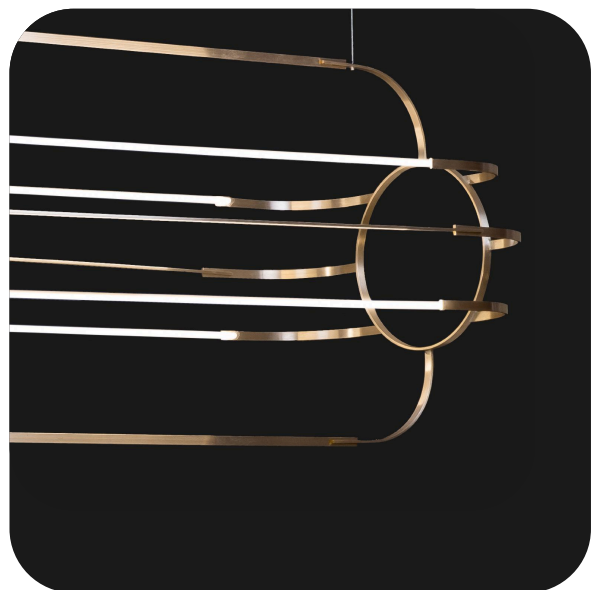

MOSS

Charlotte

MOSS

Charlotte

Specifications

Materials	Waxed brass frame & canopy
Colours	● Solid brass, satin
Canopy	L 1020mm (40.2") x W 84mm (3.3") x H 46mm (1.8")
Wire length	250cm (98.5")
Light source specification	4x LED quartz glass tube \varnothing 6mm, each 27W, 3060lm, 3000K CRI 98 total power 108W, 12240lm, dimmable 220V or 120V
Dimming	TRIAC (EU standard) 0-10V/1-10V (US standard) DALI (option) Casambi (option)