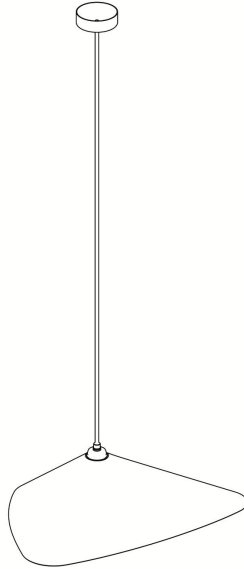

# MOSS

Emily I

# MOSS

Emily I

Specifications

Materials	Sheet steel, wet painted Plexiglass Textile covered cable Oak timber, waxed
Colours	<ul style="list-style-type: none"><li>● Anthracite semi-matte</li><li>● White semi-matte</li><li>● Black high gloss</li><li>● Solid brass, satin</li></ul>
Canopy	Ø 100mm (4") x H 25mm (1")
Cable length	300cm (118")
Cable Colors	charcoal for black grey and white semi-matte black for deep black and brass other colours on request
Light source specification	1x E27 220V or E26 120V, max height 105mm (4.1")
Custom	 Custom shade, frame & cable colours available on request

Size

35cm (13.8")

50cm (19.7")

Packaging & Weight  
1x 54 / 44 / 27cm  
4kg 2,4kg

Certifications  